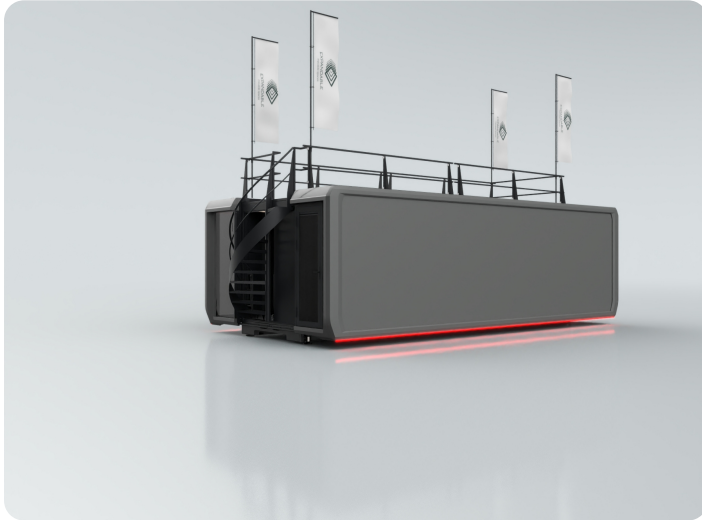

Pod 30ft

Expandable Pod 30ft
€ 266,700 Excl. VAT

www.expandable-trailers.com

Your configuration

PRODUCT AND SHAPE

Product

Pod 30ft

Shape

Edge shape

SIDES CONFIGURATION

Front left	Door with glass
Front middle	Roof deck entry with steps
Front right	Premium glass
Left side	Solid wall
Right side	Premium glass with electric sliding doors
Rear left	Door with panel
Rear middle	Compact tech hub
Rear right	Premium glass
Toilet or cabinet	-
Roof terrace	Roof terrace
Roof grid left	-
Roof grid right	-

Expandable Pod 30ft

Edge shape | L 9,56 x B 4,83 x H 3,00 (in meters)

COLORS

Main color

RAL9023 Pearl dark grey

Frame color

RAL7021 Black grey

COOLING AND HEATING

Expandable Pod 30ft

Edge shape | L 9,56 x B 4,83 x H 3,00 (in meters)

LIGHTING

Flexrails

-

Interior LED lights

Inner LED lines (cool-white) (2x)

Exterior LED lines left and right