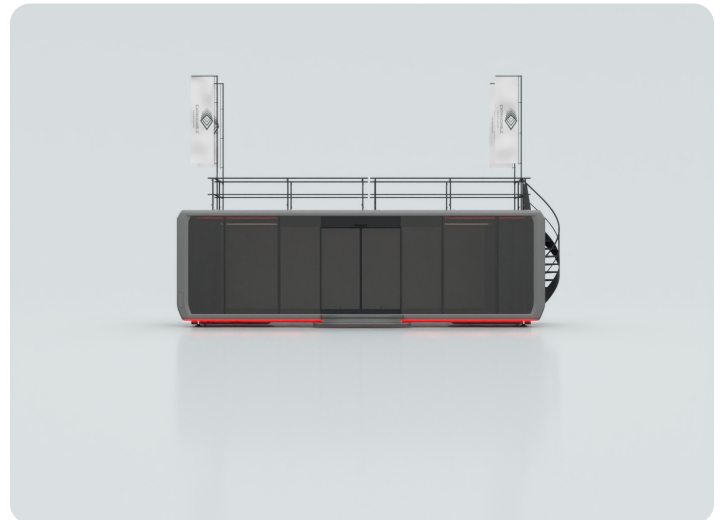

Pod 30ft

Expandable Pod 30ft
€ 266,700 Excl. VAT

www.expandable-trailers.com

Your configuration

PRODUCT AND SHAPE

Product

Pod 30ft

Shape

Edge shape

SIDES CONFIGURATION

Front left	Door with glass
Front middle	Roof deck entry with steps
Front right	Premium glass
Left side	Solid wall
Right side	Premium glass with electric sliding doors
Rear left	Door with panel
Rear middle	Compact tech hub
Rear right	Premium glass
Toilet or cabinet	-
Roof terrace	Roof terrace
Roof grid left	-
Roof grid right	-

Expandable Pod 30ft

Edge shape | L 9,56 x B 4,83 x H 3,00 (in meters)

COLORS

Main color

RAL9023 Pearl dark grey

Frame color

RAL7021 Black grey

COOLING AND HEATING

Expandable Pod 30ft

Edge shape | L 9,56 x B 4,83 x H 3,00 (in meters)

LIGHTING

Flexrails

-

Interior LED lights

Inner LED lines (cool-white) (2x)

Exterior LED lines left and right